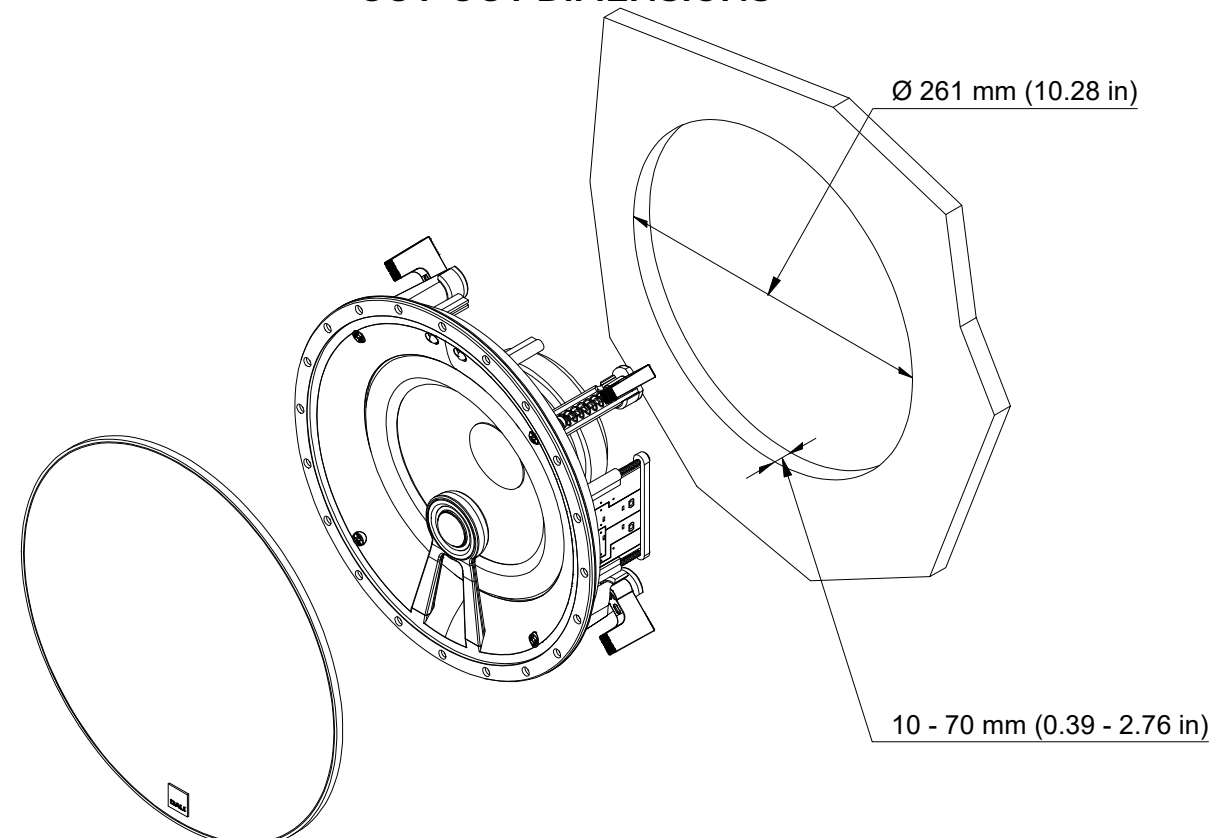

CUT-OUT DIMENSIONS

FRONT

SIDE

CEILING/WALL THICKNESS

BACK

GRILLE