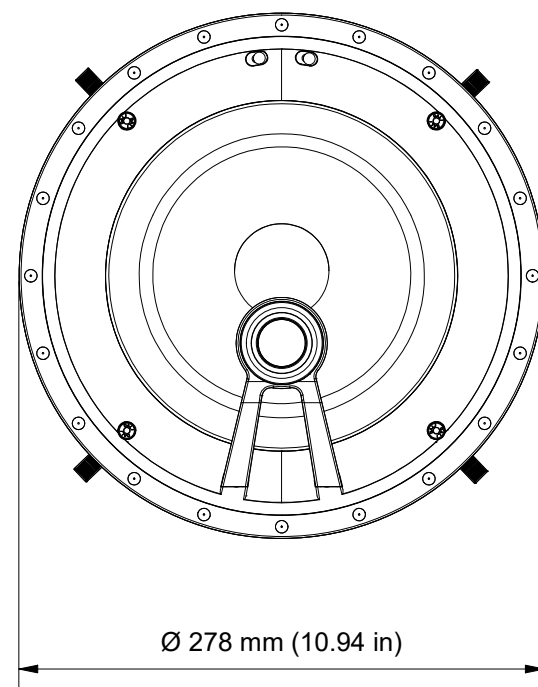

CUT-OUT DIMENSIONS

FRONT

SIDE

CEILING/WALL THICKNESS

BACK

GRILLE