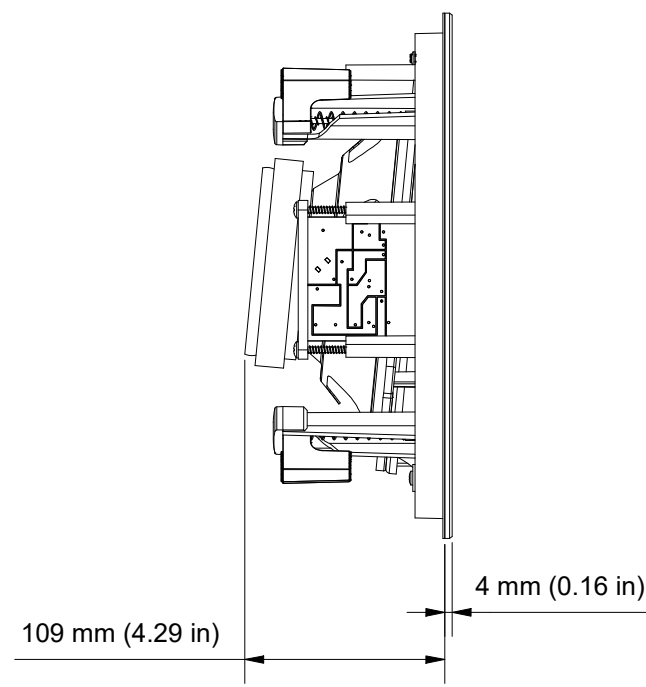

CUT-OUT DIMENSIONS

FRONT

SIDE

CEILING/WALL THICKNESS

BACK

GRILLE