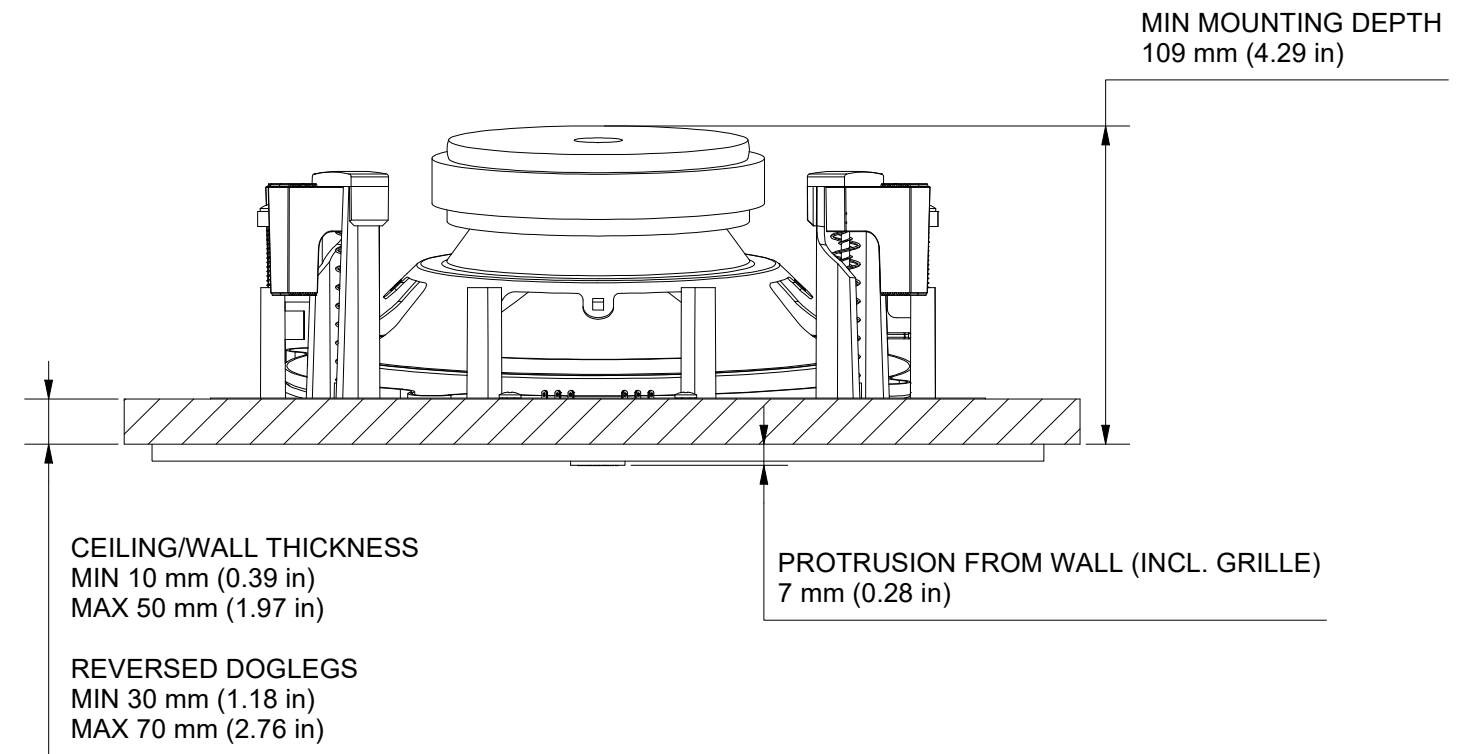

CUT-OUT DIMENSIONS

FRONT

SIDE

CEILING/WALL THICKNESS

BACK

GRILLE