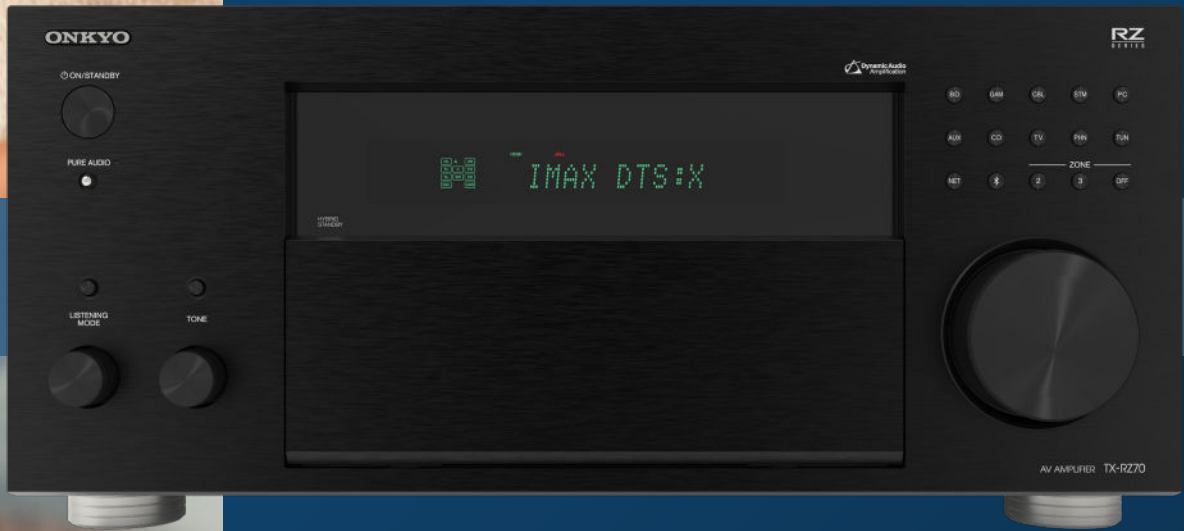

■ ■ ■  
TX-RZ70

# ONKYO®

THE HEARTBEAT OF ENTERTAINMENT

**TX-RZ70**  
PREMIUM AUDIO VIDEO RECEIVER

## TX-RZ70 PREMIUM AUDIO VIDEO RECEIVER

<b>POWER AND AMPLIFICATION</b>	140W x 11 (8 ohms) Class AB Amplifier 7.2.4 Channels (11 amplified)
<b>HDMI AND VIDEO INPUTS</b>	7 In / 3 Out (eARC) 8K/4K Ultra HD Dolby Vision HDMI2.1 VRR, QFT, ALLM, HDCP2.3, HDR10+ 1 component, 2 composite
<b>AUDIO IN/OUT</b>	7 HDMI, 4 RCA, 1 RCA Phono 2 Opt, 2 Coax 13 preamp RCA with 2 independent subwoofer Zone 2 Stereo RCA, Zone 3 Stereo RCA
<b>SURROUND MODES</b>	Dolby Atmos, Dolby Surround DTS:X, Neural:X IMAX Enhanced Auro-3D (optional firmware update June 2023)

<b>STREAMING</b>	Room Ready (firmware update in 2023) Chromecast built-in AirPlay 2 Spotify Amazon Music HD Tidal Deezer Pandora TuneIn
<b>KEY FEATURES</b>	Wi-Fi/Bluetooth® Dirac Live® Room Correction Optional Dirac Live® Bass Control THX® Certified for Theater Reference Sound Klipsch Optimized Mode