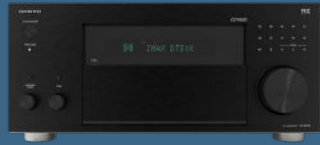

■ ■ ■  
TX-RZ70

# ONKYO®

THE HEARTBEAT OF ENTERTAINMENT

**TX-RZ70**  
PREMIUM AUDIO VIDEO RECEIVER

## TX-RZ70 PREMIUM AUDIO VIDEO RECEIVER

<b>POWER AND AMPLIFICATION</b>	140W x 11 (8 ohms) Class AB Amplifier 7.2.4 Channels (11 amplified)
<b>HDMI AND VIDEO INPUTS</b>	7 In / 3 Out (eARC) 8K/4K Ultra HD Dolby Vision HDMI2.1 VRR, QFT, ALLM, HDCP2.3, HDR10+ 1 component, 2 composite
<b>AUDIO IN/OUT</b>	7 HDMI, 4 RCA, 1 RCA Phono 2 Opt, 2 Coax 13 preamp RCA with 2 independent subwoofer Zone 2 Stereo RCA, Zone 3 Stereo RCA
<b>SURROUND MODES</b>	Dolby Atmos, Dolby Surround DTS:X, Neural:X IMAX Enhanced Auro-3D (optional firmware update June 2023)

<b>STREAMING</b>	Room Ready (firmware update in 2023) Chromecast built-in AirPlay 2 Spotify Amazon Music HD Tidal Deezer Pandora TuneIn
<b>KEY FEATURES</b>	Wi-Fi/Bluetooth® Dirac Live® Room Correction Optional Dirac Live® Bass Control THX® Certified for Theater Reference Sound Klipsch Optimized Mode