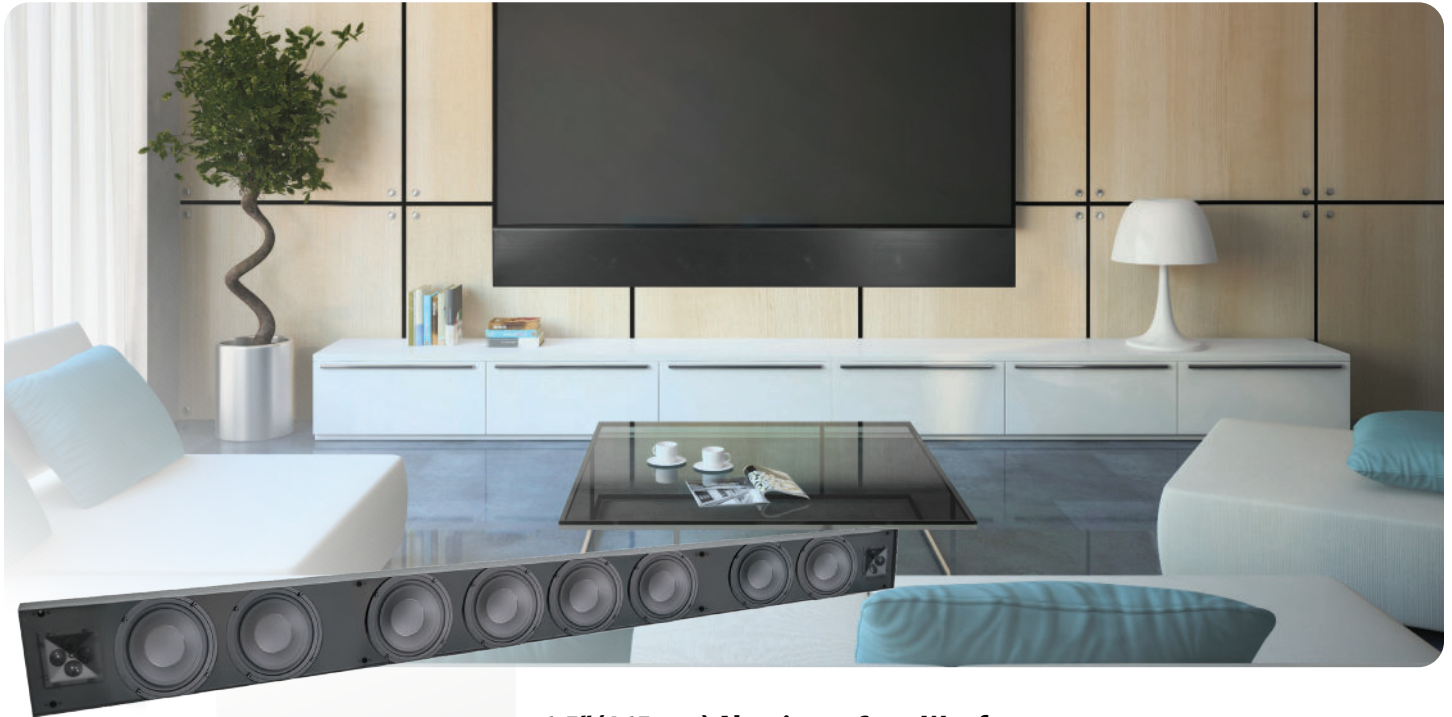

SPL6QLR-S SOUND BAR

6.5" 2.1 FORMAT SOUND BAR - 4" DEPTH

Size	8.125 h x custom w x 4 d (in) 206 h x custom w x 102 d (mm)
Freq Response	40Hz-40kHz±3dB
Impedance*	4/8 ohms per Channel
Sensitivity	94dB 2.83V /1m
Power req.	L/R 25-200W/Channel Sub: 50-200W
Woofers*	6.5" (163mm) Aluminum
Tweeters*	0.75" (19mm) Aluminum
Finishes	STUDIOBK, STBK, GLBK, DKTI, LITI, MRSLV
Brackets	BRK.SPL5.UN or PL-B-CUSTOM (Ordered Separately)
COLOR CODES: Studio Black (STUDIOBK) Satin Black (STBK) Gloss Black (GLBK) Dark Titanium (DKTI) Light Titanium (LITI) Mirror Silver (MRSLV)	
*Driver count and impedance are config. dependent	

6.5" (165mm) Aluminum Cone Woofers

0.75" (19mm) Aluminum Dome Tweeters in Quad-Arrays

The SPL6QLR-S raises the bar in sound output and wide frequency response. James Loudspeaker has taken their proprietary quad-tweeter technology from the BE reference series and scaled it down to a compact array of four 0.75" (19mm) aluminum dome tweeters to provide a wide dispersion angle. When combined with James' high output 6.5" (165mm) woofers, the SPL6QLR-S has a remarkable 94dB sensitivity with bass down below 40Hz, delivering high efficiency, low distortion, and crisp clear audiophile sound. Designed as a left and right channel, the SPL6QLR-S is perfect for any stereo system application.

The cabinet design features all aircraft grade aluminum for strength, sonic performance, and suitability for outdoor/marine applications. Complete with a custom fit and colored stainless steel perforated grille, this SoundBar mounts directly to any TV. James custom fits each SoundBar to fit your TV perfectly to seamlessly integrate this speaker into any entertainment system, delivering a subdued visual effect, designed to be as unobtrusive as possible. Also available for wall mounting or configurable for other custom applications, this SoundBar combines high quality audio with elegant design for the perfect home entertainment solution.