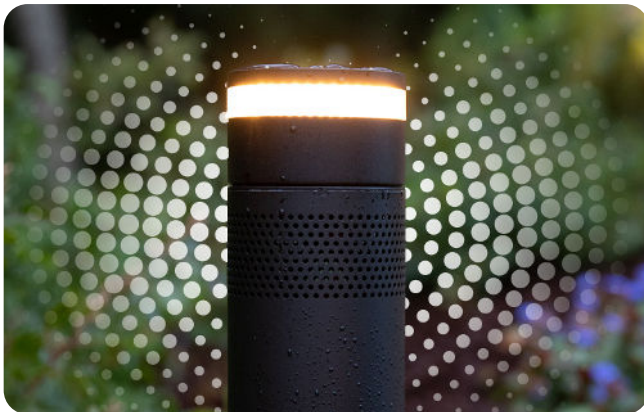

## Episode Radiance: Audio With Ambiance

The Episode Radiance is an all-in-one solution that unites audio and low voltage landscape lighting into a single, simple system.

### Single-Wire Installation

Simplify wiring with audio and lighting run on a single 2-conductor wire, with patent pending ACE Technology designed by Swarm.

### Mix & Match Solution

Easily combine speakers, lights, mounts and the Radiance subwoofer in an all-in-one system to configure the ideal solution for any need.

### A 360° Solution

You are no longer limited to putting speakers around the perimeter of your yard. The Radiance speakers (and lights) radiate in a 360-degree pattern giving you more flexibility in placement.