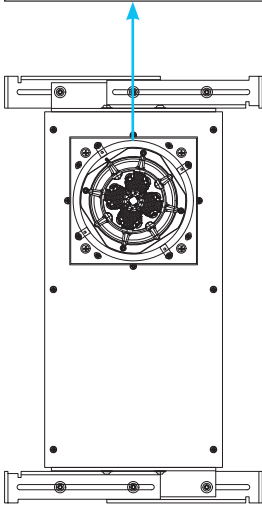

James

BY SONANCE

SMALL APERTURE SERIES | ULTRA-HIGH OUTPUT SPEAKER

SA853QT-9
Front View

SA853QT-9
Side View

SA853QT-9 ULTRA-HIGH OUTPUT SPEAKER

Astonishing full-range, ultra-high output performance from an in-ceiling design with a Small Aperture opening.

- Aircraft Grade Aluminum Enclosure
- Bi-Amped Design
- Separate Midrange and Quadratech Tweeter Module that installs into Enclosure
- High Excursion 8" PowerPipe Woofer Built-in

TECHNICAL SPECIFICATIONS

Enclosure	Aircraft Grade Aluminum
Woofer	(1) 8" (204mm) Aluminum Cone
Recommended Power	Sat: 50-150W Sub: 100-350W
Impedance	6 ohms (mid/high) / 8 ohms (sub)
Frequency Response	37Hz-20kHz +/-3dB
Sensitivity	90dB 2.83V/1m
Dims (WxHxD)	10" x 20" x 9" (254mm x 508mm x 229mm)
Mounting Depth	9.1" (231.14mm)
Finishes*	See SA8.5-GRILLE Round and SA7-GRILLE Square Trim Kit Options