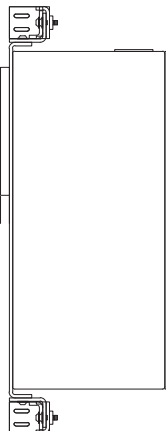

James

BY SONANCE

SMALL APERTURE SERIES | ULTRA-HIGH OUTPUT SPEAKER

SA853QT-9
Front View

SA853QT-9
Side View

SA853QT-9 ULTRA-HIGH OUTPUT SPEAKER

Astonishing full-range, ultra-high output performance from an in-ceiling design with a Small Aperture opening.

- Aircraft Grade Aluminum Enclosure
- Bi-Amped Design
- Separate Midrange and Quadratech Tweeter Module that installs into Enclosure
- High Excursion 8" PowerPipe Woofer Built-in

TECHNICAL SPECIFICATIONS

Enclosure	Aircraft Grade Aluminum
Woofer	(1) 8" (204mm) Aluminum Cone
Recommended Power	Sat: 50-150W Sub: 100-350W
Impedance	6 ohms (mid/high) / 8 ohms (sub)
Frequency Response	37Hz-20kHz +/-3dB
Sensitivity	90dB 2.83V/1m
Dims (WxHxD)	10" x 20" x 9" (254mm x 508mm x 229mm)
Mounting Depth	9.1" (231.14mm)
Finishes*	See SA8.5-GRILLE Round and SA7-GRILLE Square Trim Kit Options